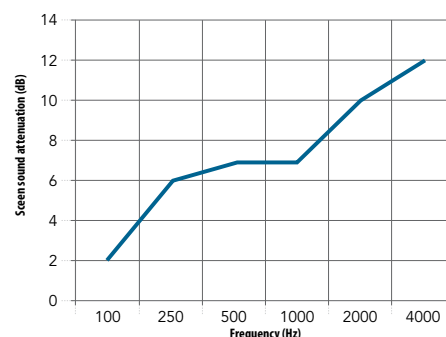

Reagoiminen tuleen
B-s1,d0
Perustuu standardiin EN 13501-1

Sisäilmasto
Rockfonin alakattotuotteet on luokiteltu luokkaan E1 EN 13964 (EN 717-1) standardin mukaisesti.

Puhdistaminen
- Kehys: Imurointi, kosteapyyhintä ja matalapainevaahtopesu
- Canvas: Imurointi, kosteapyyhintä ja normaali konepesu 70 asteessa

Materiaalien turvallisuus
Kaikki Rockfonin tuotteissa käytetyt materiaalit on tarkastettu teknisen tarkistuslistan A20 sekä REACH-asetuksen rajoitettujen ainesosalistan suhteen, eivätkä ne sisällä erityistä huolta aiheuttavia ainesosia (SVHC). Rockfonin kivillakuidut täyttävät turvallisten kuitujen EU-säädökset ja niillä on EUCEB-sertifiointi.

Hygienia
Kivillä ei toimi mikro-organismien kasvualustana

Kierrätettävyys
Täysin kierrätettävä kivillä